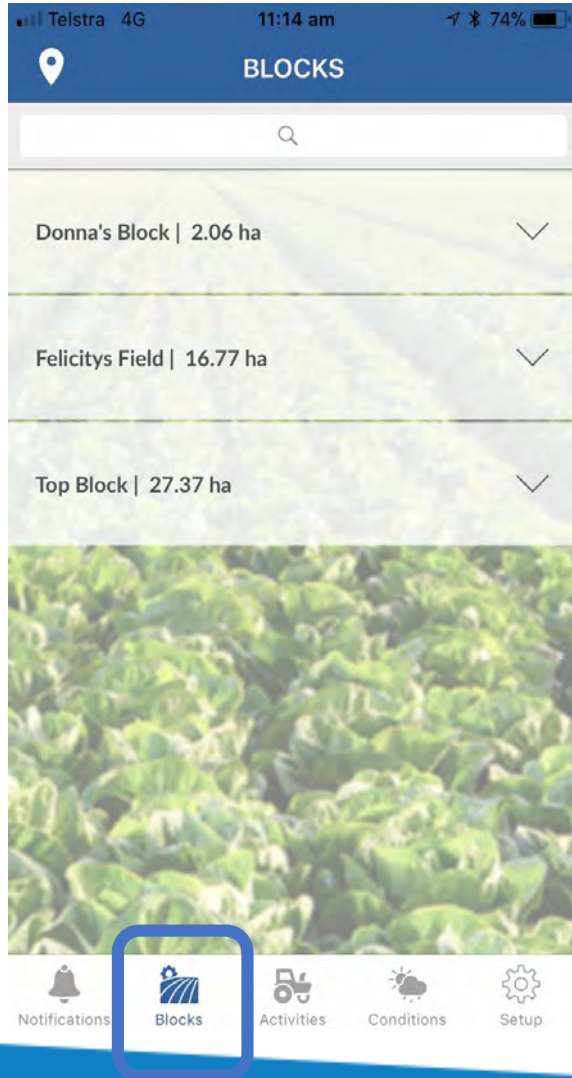

A single product ...

Inform

View in-app information on water balance & growing conditions

Protect

Get notifications to your phone when conditions are reached

My Crop

View information specific to your crop type and land

Compliance

Record spray and chemical details for inventory and compliance

Integration

Integrate with other farm management software for a complete picture

Making decisions today...

Making decisions today...

Making decisions today...

Making decisions today...

Telstra 4G 11:14 am 74%

< Felicitys Field | Apple **Apple Irrigation**

How do you want to record your irrigation? By:

Hours Amount

Select date and time of irrigation: