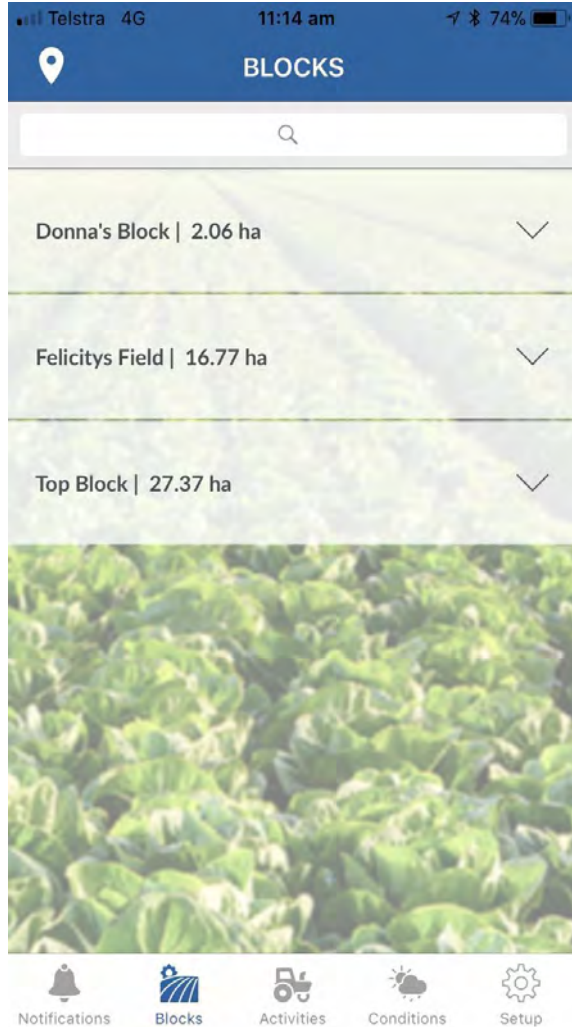

A single product ...

Inform

View in-app information on water balance & growing conditions

Protect

Get notifications to your phone when conditions are reached

My Crop

View information specific to your crop type and land

Making decisions today...

Making decisions today...

Telstra 4G 11:14 am 74%

< Felicitys Field | Apple **Apple Irrigation**

How do you want to record your irrigation? By:

Hours Amount

Select date and time of irrigation: