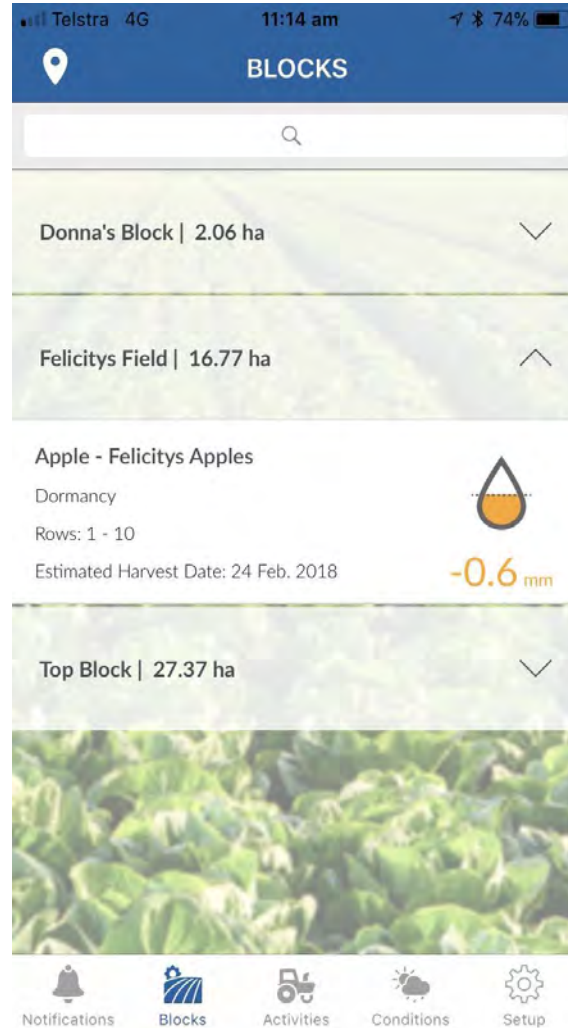

A single product ...

Inform

View in-app information on water balance & growing conditions

Protect

Get notifications to your phone when conditions are reached

My Crop

View information specific to your crop type and land

Compliance

Record spray and chemical details for inventory and compliance

Integration

Integrate with other farm management software for a complete picture

Making decisions today...

Making decisions today...

Making decisions today...

Making decisions today...

Telstra 4G 11:14 am 74%

< Felicitys Field | Apple **Apple Irrigation**

How do you want to record your irrigation? By:

Hours Amount

Select date and time of irrigation: