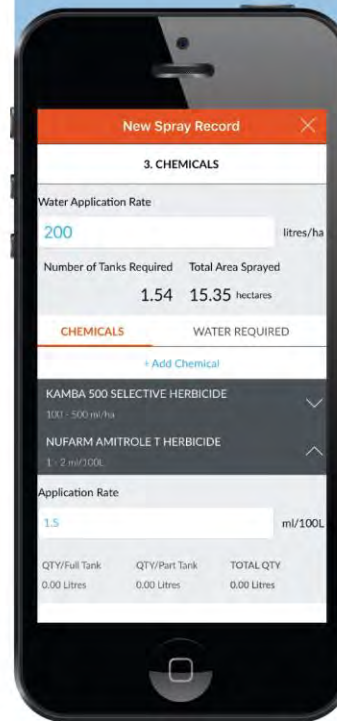

A decision for today might be different if I could see ahead.

Forward looking should be with same level of accuracy and baseline.

Being able to review the same relevant information historically to better inform future decision making

A single product ...

Inform

View in-app information on water balance & growing conditions

Protect

Get notifications to your phone when conditions are reached

My Crop

View information specific to your crop type and land

Compliance

Record spray and chemical details for inventory and compliance

Integration

Integrate with other farm management software for a complete picture

Making decisions today...

Making decisions today...

Making decisions today...

Making decisions today...

Telstra 4G 11:14 am 74%

< Felicitys Field | Apple **Apple Irrigation**

How do you want to record your irrigation? By:

Hours Amount

Select date and time of irrigation: