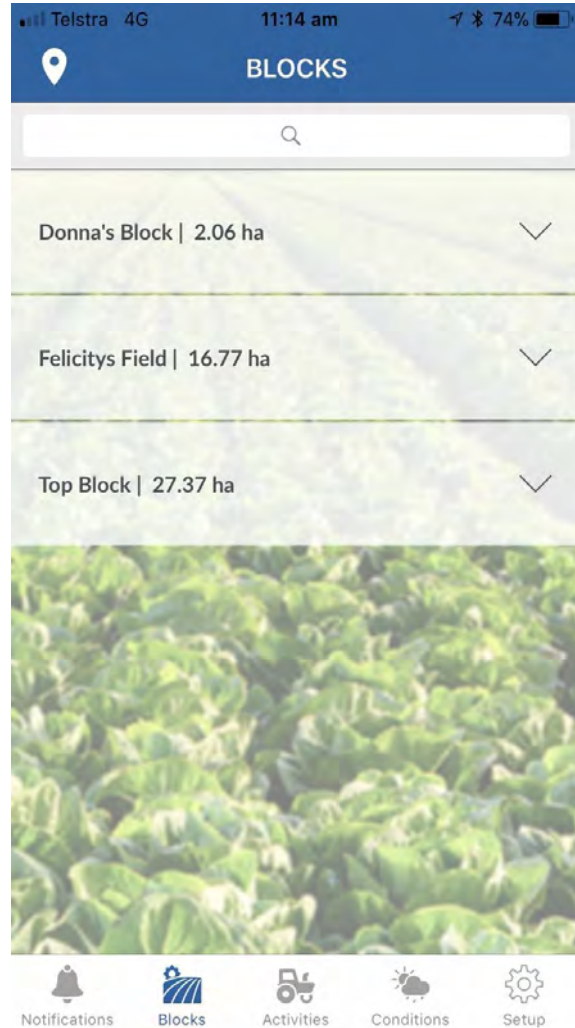

A single product ...

Inform

View in-app information on water balance & growing conditions

Protect

Get notifications to your phone when conditions are reached

My Crop

View information specific to your crop type and land

Making decisions today...

Making decisions today...

Telstra 4G 11:14 am 74%

< Felicitys Field | Apple **Apple Irrigation**

How do you want to record your irrigation? By:

Hours Amount

Select date and time of irrigation: