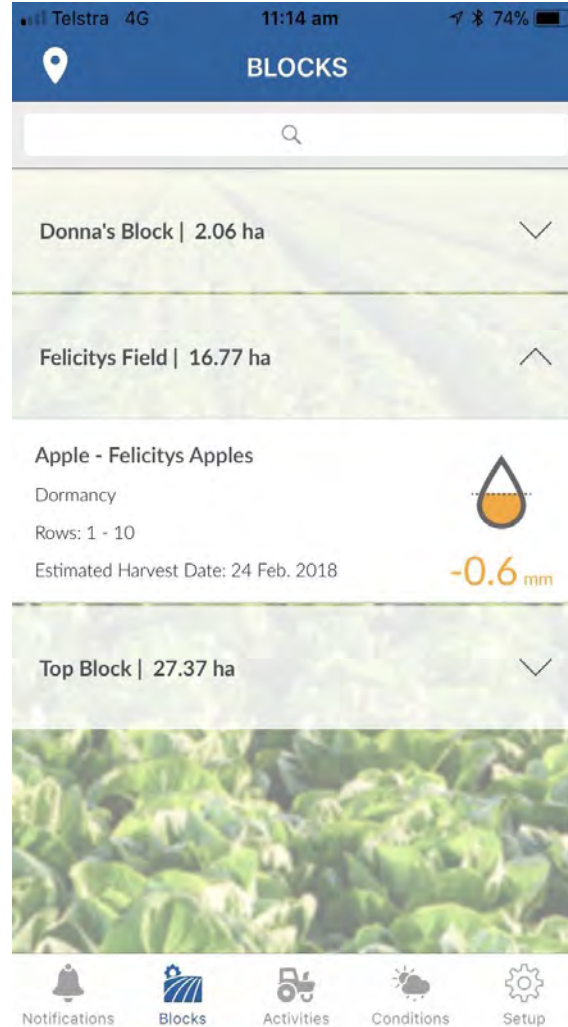

A single product ...

Inform

View in-app information on water balance & growing conditions

Protect

Get notifications to your phone when conditions are reached

My Crop

View information specific to your crop type and land

Compliance

Record spray and chemical details for inventory and compliance

Integration

Integrate with other farm management software for a complete picture

Making decisions today...

Making decisions today...

Making decisions today...

Making decisions today...

Telstra 4G 11:14 am 74%

< Felicitys Field | Apple **Apple Irrigation**

How do you want to record your irrigation? By:

Hours Amount

Select date and time of irrigation: