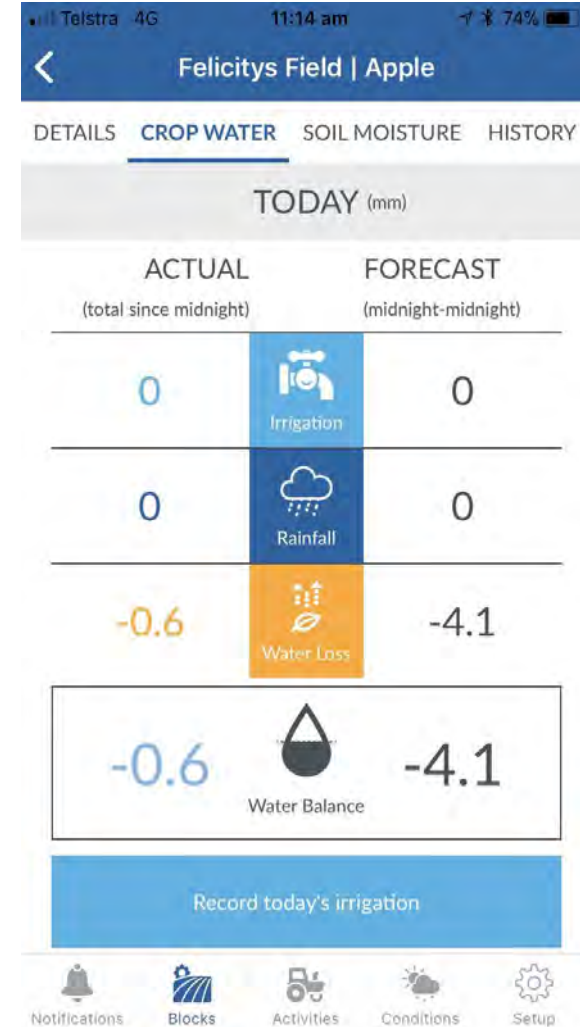

A single product ...

Inform

View in-app information on water balance & growing conditions

Protect

Get notifications to your phone when conditions are reached

My Crop

View information specific to your crop type and land

Compliance

Record spray and chemical details for inventory and compliance

Integration

Integrate with other farm management software for a complete picture

Making decisions today...

Making decisions today...

Making decisions today...

Making decisions today...

Telstra 4G 11:14 am 74%

< Felicitys Field | Apple **Apple Irrigation**

How do you want to record your irrigation? By:

Hours Amount

Select date and time of irrigation:

22 Nov 2017 11:00

When did you finish?

22 Nov 2017 12:00

Irrigation Rate: 5 litres/hour

Total Irrigation Time: 1 hours

Finish Time: 22 Nov. 2017 12:00 PM

Amount Applied: 3.33333E-05 mm

Total Applied to Variety: 5L