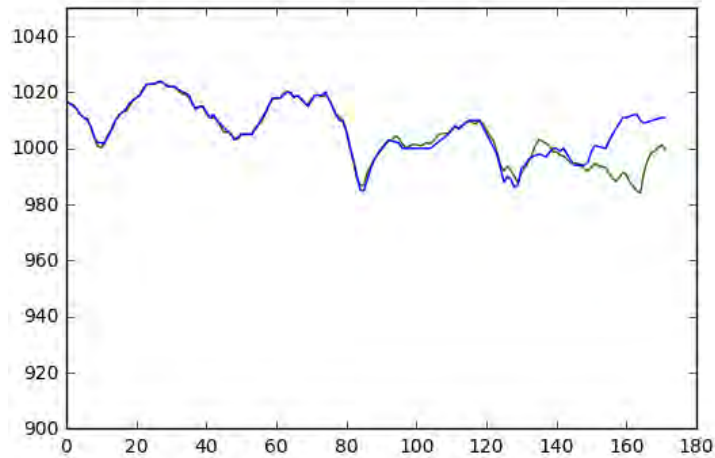

SENSING+ MOBILE APP

SENSE

ANALYSE

PREDICT

INFORM

Your base install will include three nodes: 1 x On-farm Weather plus 2 x Perennial OR 2 x Annual

Predictions Accuracy – The Yield hardware

Air Pressure: The prediction of Air Pressure for 180 hours (7.5 days)

Humidity: The prediction of Humidity for 180 hours (7.5 days)

Wind speed: The prediction of wind speed for 180 hours (7.5days)

Legend:

Blue lines – Actuals

Green Lines – Predictions

Why Sensing+?

how irrigation integration can help