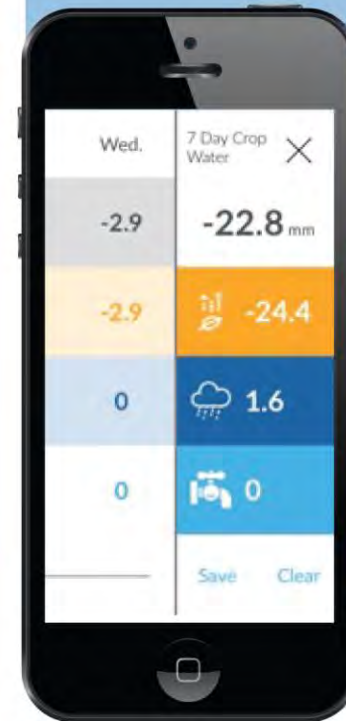

A single product ...

Inform

View in-app information on water balance & growing conditions

Protect

Get notifications to your phone when conditions are reached

My Crop

View information specific to your crop type and land

Compliance

Record spray and chemical details for inventory and compliance

Integration

Integrate with other farm management software for a complete picture

Making decisions today...

Making decisions today...

Making decisions today...

Making decisions today...

Telstra 4G 11:14 am 74%

< Felicitys Field | Apple **Apple Irrigation**

How do you want to record your irrigation? By:

Hours Amount

Select date and time of irrigation: