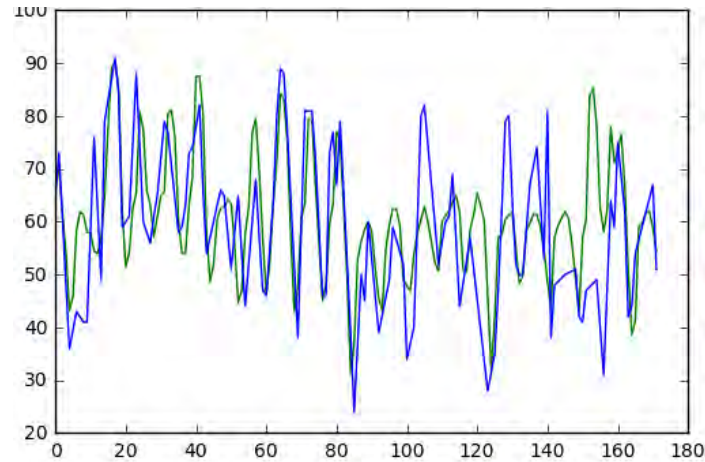

SENSING+ MOBILE APP

SENSE

ANALYSE

PREDICT

INFORM

Your base install will include three nodes: 1 x On-farm Weather plus 2 x Perennial OR 2 x Annual

Predictions Accuracy – The Yield hardware

Air Pressure: The prediction of Air Pressure for 180 hours (7.5 days)

Humidity: The prediction of Humidity for 180 hours (7.5 days)

Wind speed: The prediction of wind speed for 180 hours (7.5days)

Legend:

Blue lines – Actuals

Green Lines – Predictions

Why Sensing+?

how irrigation integration can help