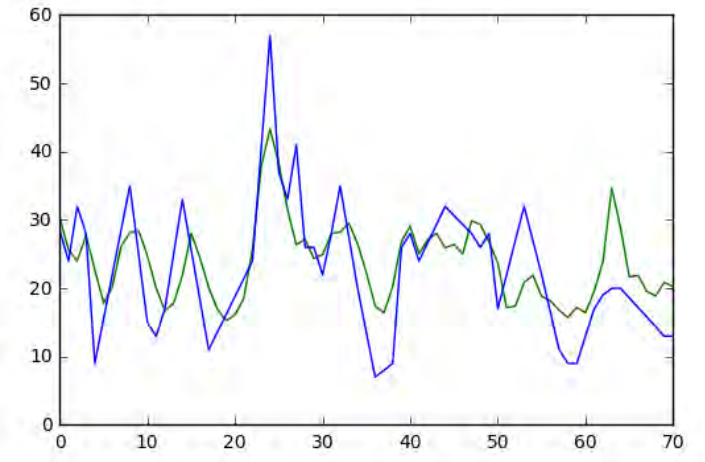

SENSING+ MOBILE APP

SENSE

ANALYSE

PREDICT

INFORM

Your base install will include three nodes: 1 x On-farm Weather plus 2 x Perennial OR 2 x Annual

Predictions Accuracy – The Yield hardware

Air Pressure: The prediction of Air Pressure for 180 hours (7.5 days)

Humidity: The prediction of Humidity for 180 hours (7.5 days)

Wind speed: The prediction of wind speed for 180 hours (7.5days)

Legend:

Blue lines – Actuals

Green Lines – Predictions

Why Sensing+?

how irrigation integration can help