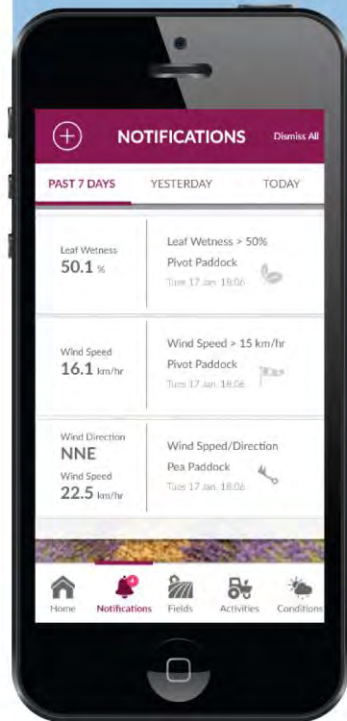

A decision for today might be different if I could see ahead.

Forward looking should be with same level of accuracy and baseline.

Being able to review the same relevant information historically to better inform future decision making

A single product ...

Inform

View in-app information on water balance & growing conditions

Protect

Get notifications to your phone when conditions are reached

My Crop

View information specific to your crop type and land

Compliance

Record spray and chemical details for inventory and compliance

Integration

Integrate with other farm management software for a complete picture

Making decisions today...

Making decisions today...

Making decisions today...

Making decisions today...

Telstra 4G 11:14 am 74%

< Felicitys Field | Apple **Apple Irrigation**

How do you want to record your irrigation? By:

Hours Amount

Select date and time of irrigation: