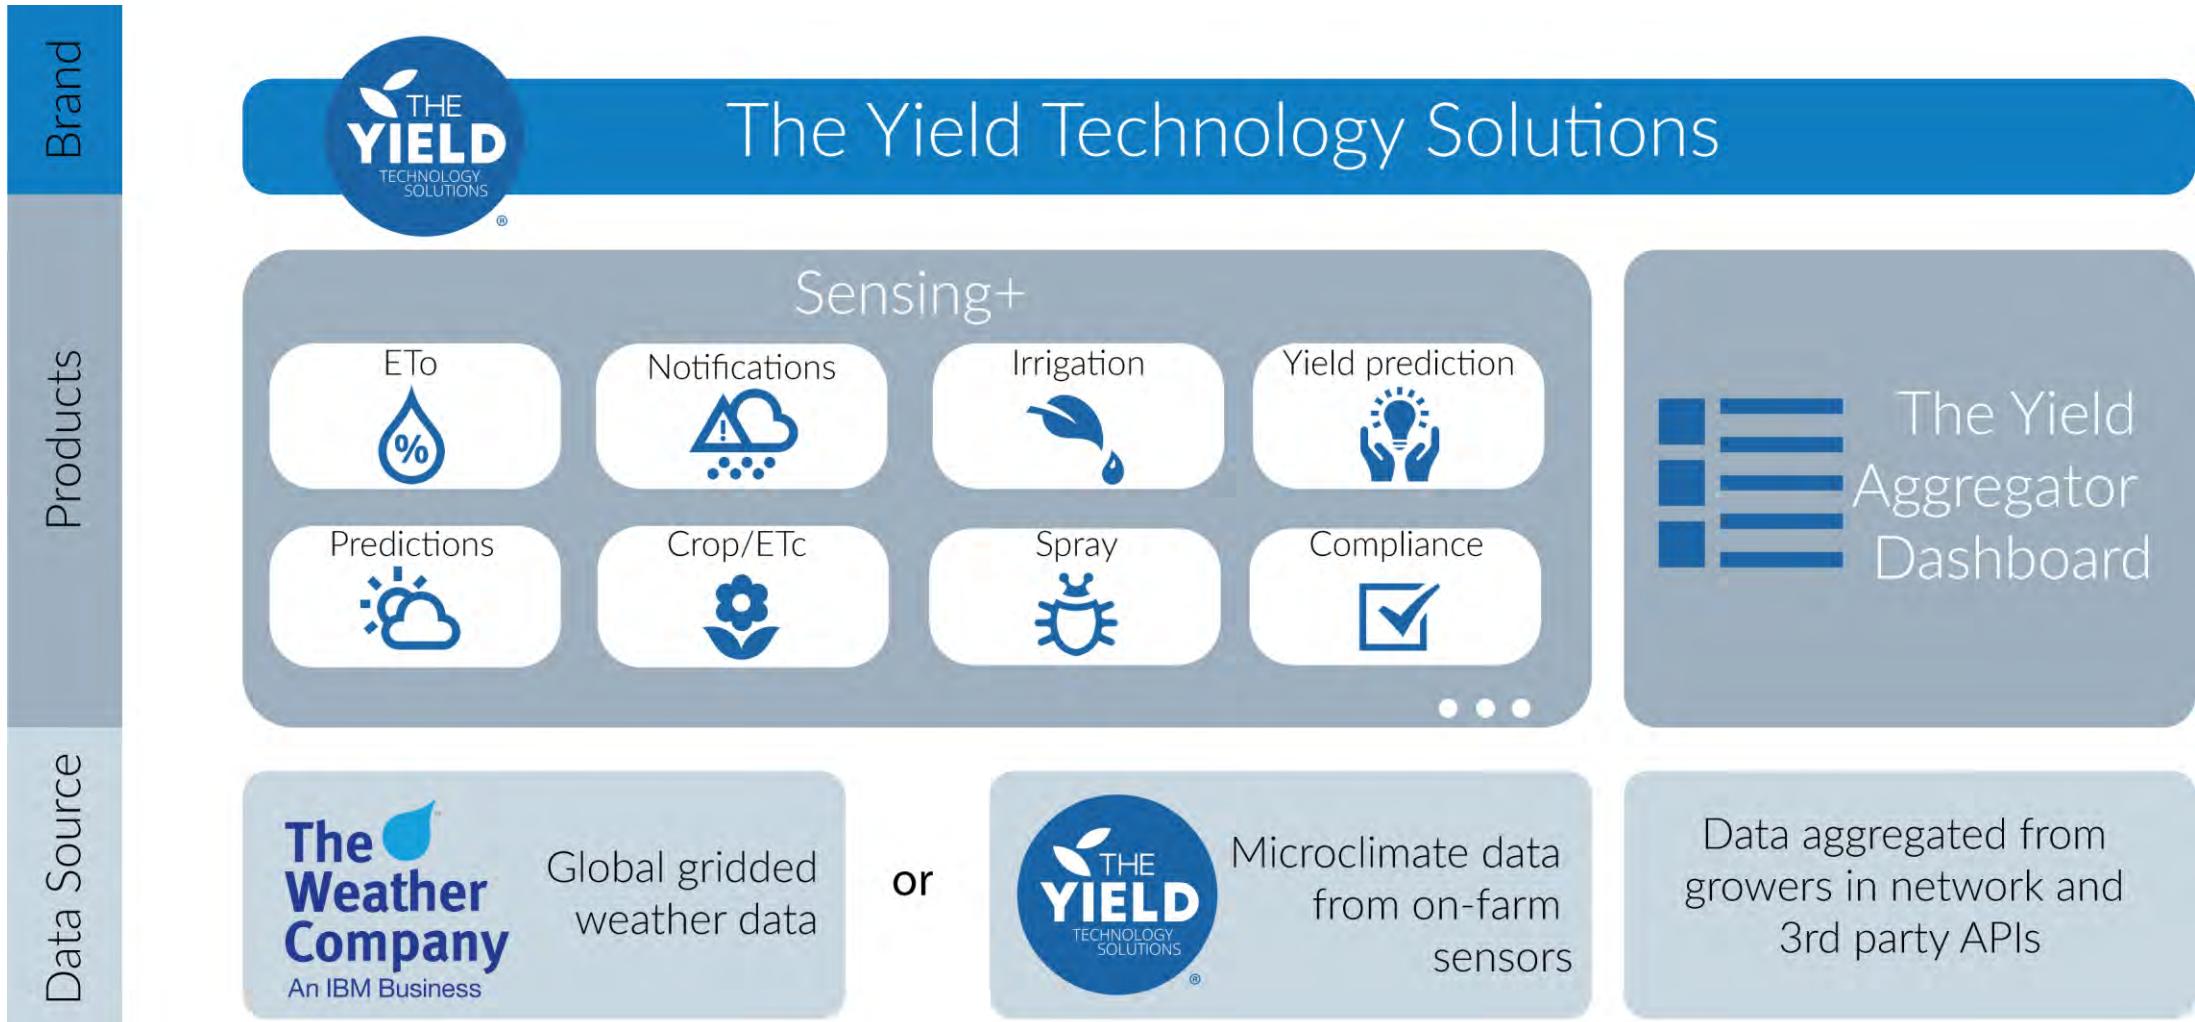

Pain Point

All relevant information in one place

Forward looking

Historical insights

Value Proposition

I am often balancing decision making across multiple factors.

Those multiple factors might be stored in different systems, and often require a calculation

A single product ...

Inform

View in-app information on water balance & growing conditions

Protect

Get notifications to your phone when conditions are reached

My Crop

View information specific to your crop type and land